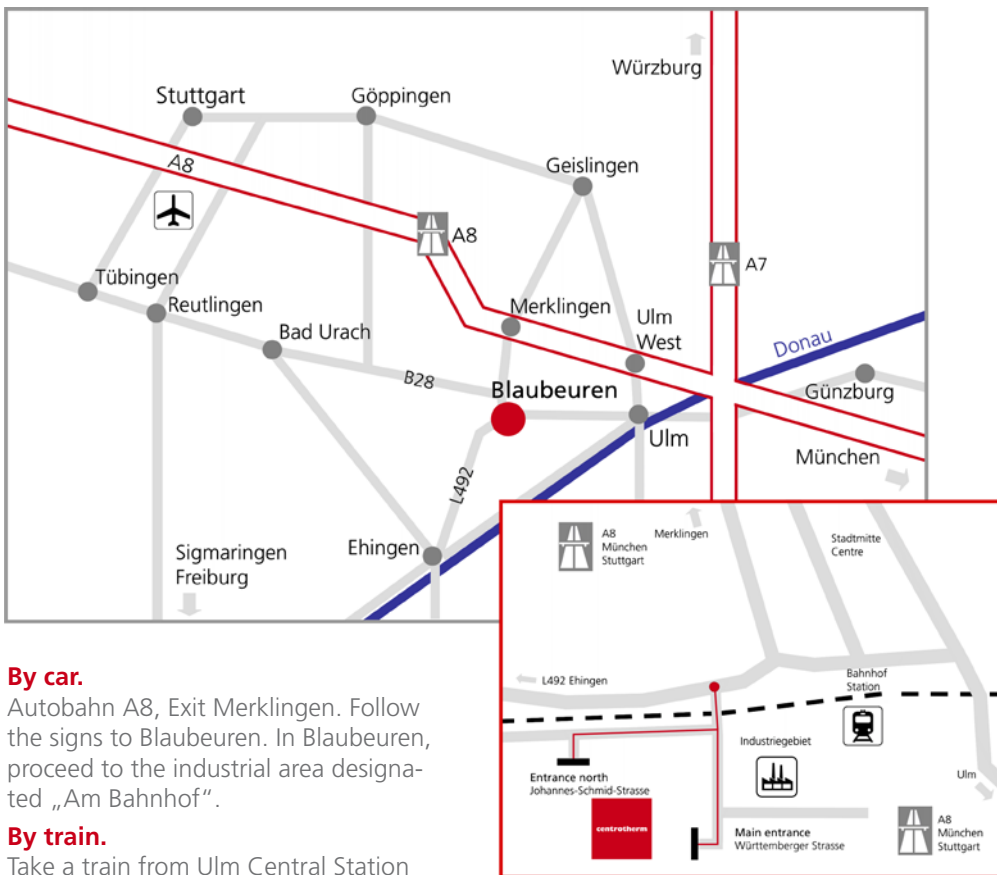

How to find us.

Silicon & Wafer
Solar cell & Module
Thin film module
Semiconductor &
Microelectronics

By car.

Autobahn A8, Exit Merklingen. Follow the signs to Blaubeuren. In Blaubeuren, proceed to the industrial area designated „Am Bahnhof“.

By train.

Take a train from Ulm Central Station to Blaubeuren. On foot, proceed to the industrial area designated „Am Bahnhof“, follow the railroad crossing, walk down Württemberger Strasse (main entrance) or walk down Dr.-Georg-Spohn-Strasse until you reach Johannes-Schmid-Strasse (entrance north). Walking from the train station in Blaubeuren to centrotherm will take you five to ten minutes.

By plane.

At Stuttgart Airport, take the S-Bahn to Stuttgart Central Station. Take a train from Stuttgart to Ulm Central Station, here change trains to Blaubeuren.

Customer parking.

The parking lot for customers is located on the right side behind the main entrance (Württemberg Strasse). Coming from the entrance north the customer parking is next to building 3.