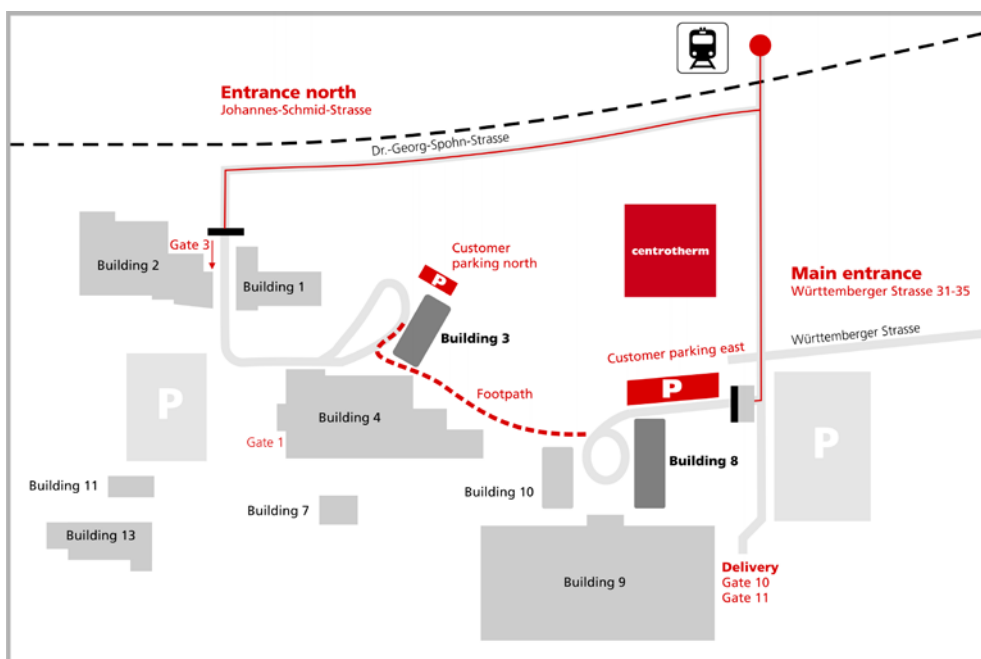

How to find us.

Silicon & Wafer
Solar cell & Module
Thin film module
Semiconductor &
Microelectronics

By car.

Autobahn A8, Exit Merklingen. Follow the signs to Blaubeuren. In Blaubeuren, proceed to the industrial area designated „Am Bahnhof“.

By train.

Take a train from Ulm Central Station to Blaubeuren. On foot, proceed to the industrial area designated „Am Bahnhof“, follow the railroad crossing, walk down Württemberger Strasse (main entrance) or walk down Dr.-Georg-Spohn-Strasse until you reach Johannes-Schmid-Strasse (entrance north). Walking from the train station in Blaubeuren to centrotherm will take you five to ten minutes.

By plane.

At Stuttgart Airport, take the S-Bahn to Stuttgart Central Station. Take a train from Stuttgart to Ulm Central Station, here change trains to Blaubeuren.

Customer parking.

The parking lot for customers is located on the right side behind the main entrance (Württemberg Strasse). Coming from the entrance north the customer parking is next to building 3.